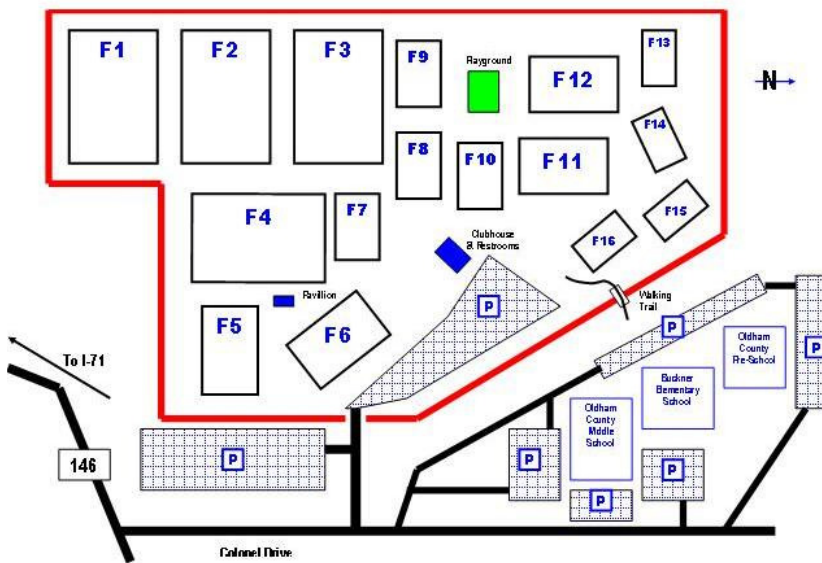

DIRECTIONS FOR ALL FIELD COMPLEXES

OC - Oldham County High School
 Football practice field located behind football stadium.
 Park in high school lot off of Hwy 393 North and walk down track to field
 1150 N Highway 393
 La Grange, KY 40031

CL--Clayton and Lambert Fields
 Field located just east of factory on Hwy 146.
 Park in factory parking lot.
 3990 W. Highway 146
 La Grange, KY 40031

SO South Oldham High School Field (Football stadium)
 5901 Highway 329 Bypass
 Crestwood, KY 40014

N North Fields - OCYSA North Complex Fields
 Adjacent to Oldham County Middle School
 4200 W. Highway 146
 La Grange, KY 40031

S South Fields-OCYSA South Complex Fields
 Hwy 146 and Cedar Point Lane
 4400 W. Highway 146
 Buckner, KY 40010

North Soccer Complex Field Map

OCYSA South Soccer Complex Field Map